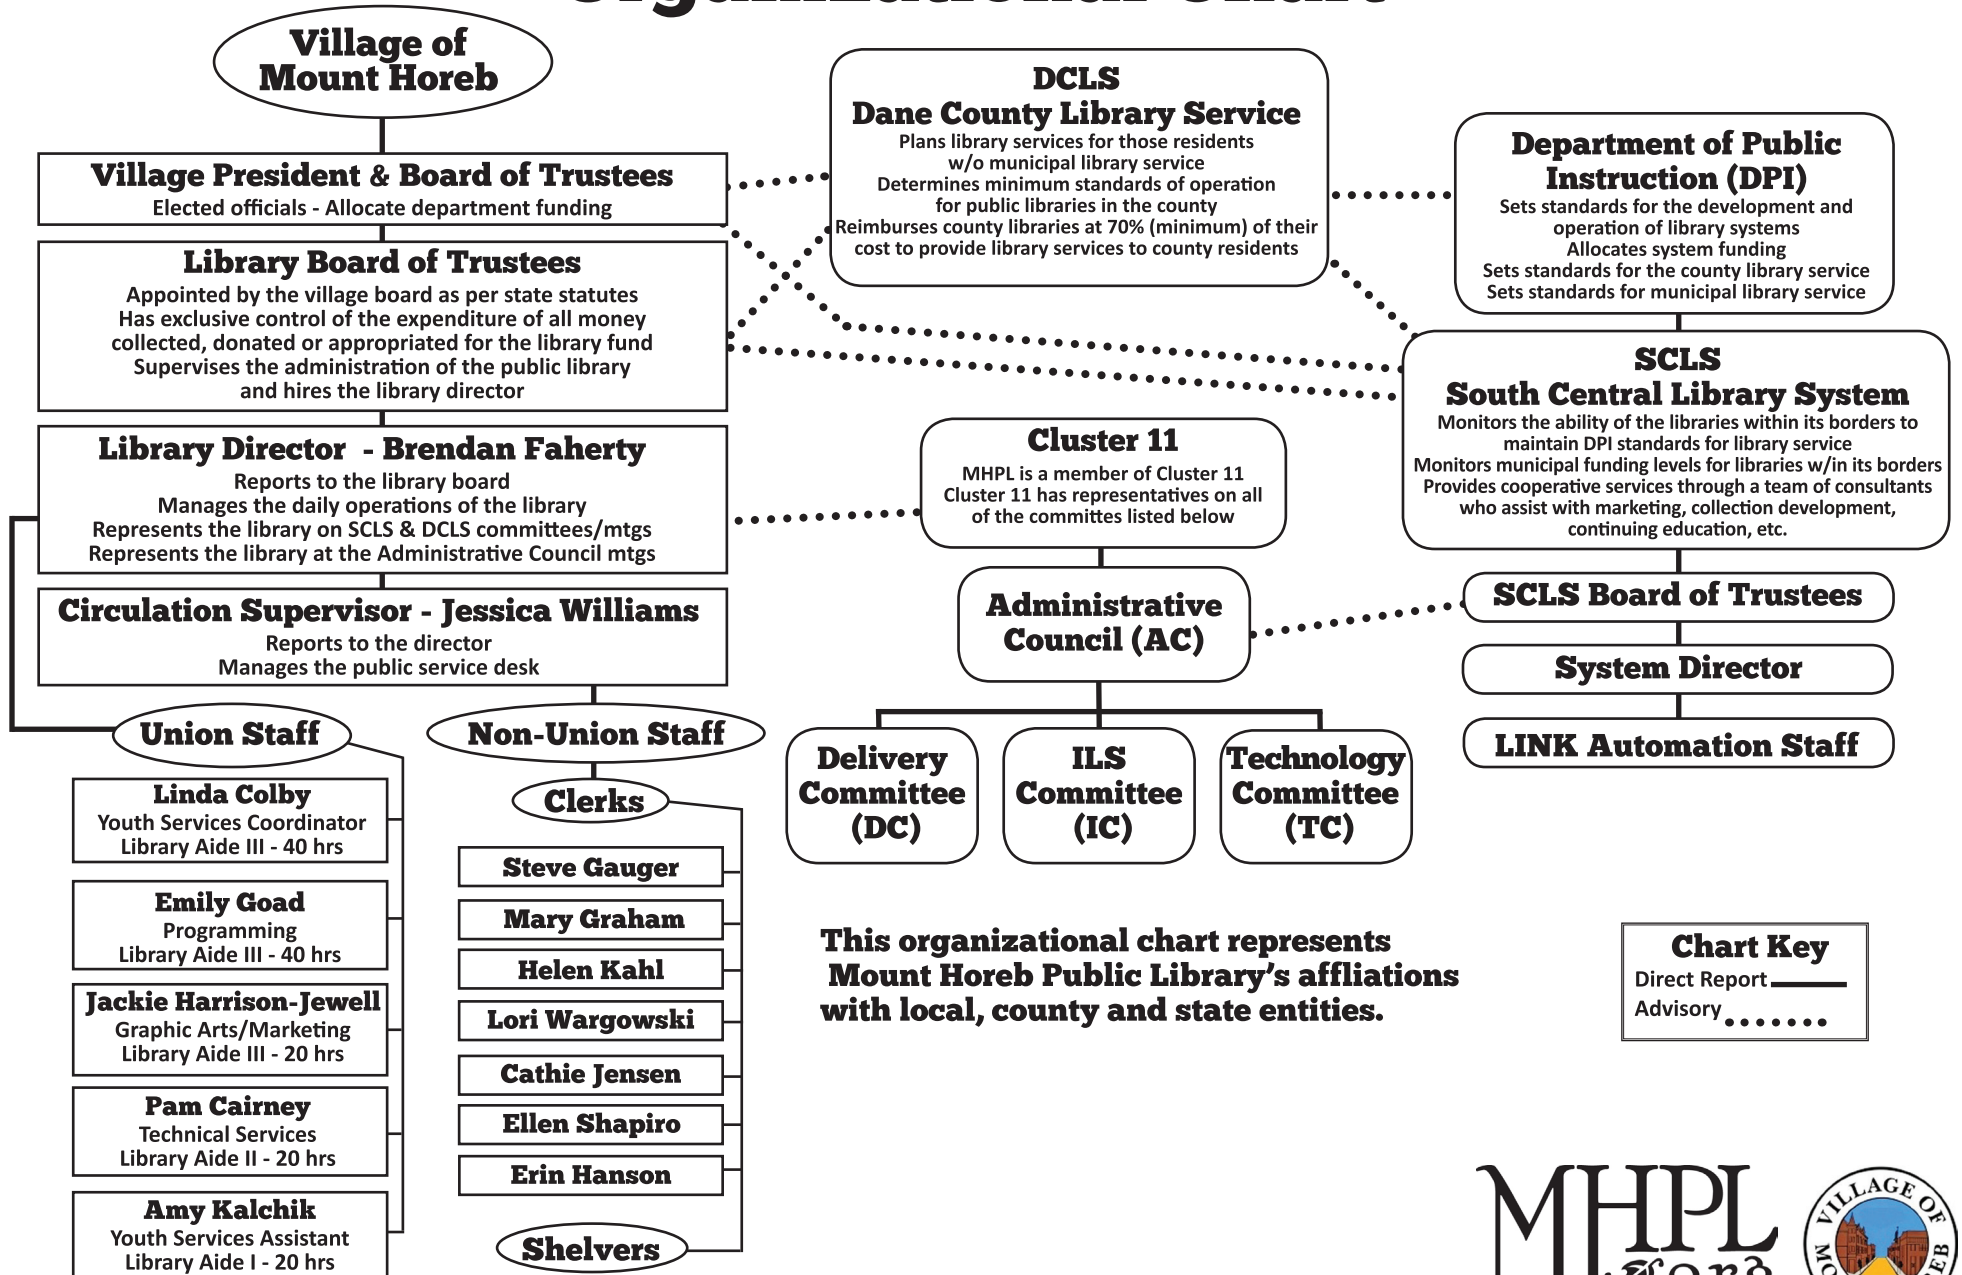

Mount Horeb Public Library Organizational Chart

This organizational chart represents Mount Horeb Public Library's affiliations with local, county and state entities.

Chart Key
 Direct Report ———
 Advisory